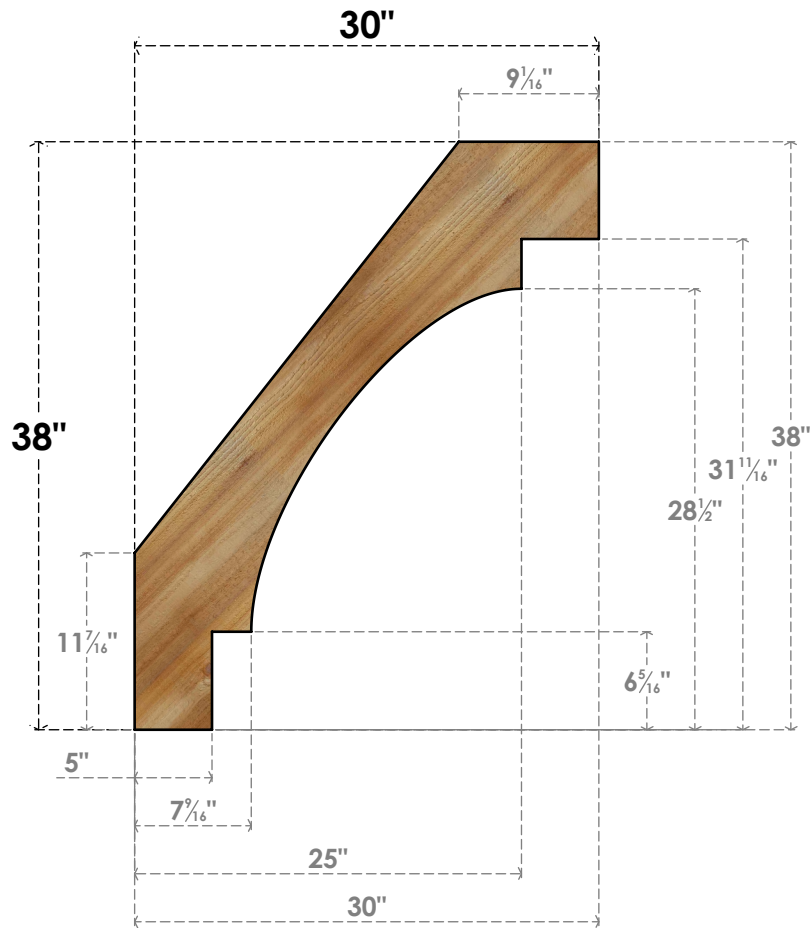

# BRC06X30X38MRC00RWR

6"W X 30"D X 38"H MERCED ROUGH SAWN BRACE, WESTERN RED CEDAR

**SIDE**

**FRONT**

**EKENA MILLWORK**  
 2300 WEST MAIN ST.  
 CLARKSVILLE, TX 75426  
 TOLL FREE: 866-607-0453  
 WWW.EKENAMILLWORK.COM

**NOTES**

1. INSTALLATION TO BE COMPLETED IN ACCORDANCE WITH MANUFACTURER'S SPECIFICATIONS.
2. DRAWING MAY NOT BE TO SCALE
3. THIS DRAWING IS INTENDED FOR DESIGN AND PLANNING PURPOSES ONLY.
4. ALL INFORMATION CONTAINED HEREIN WAS CURRENT AT THE TIME OF DEVELOPMENT BUT MUST BE REVIEWED AND APPROVED BY THE PRODUCT MANUFACTURER TO BE CONSIDERED ACCURATE.
5. PRODUCTS ARE NOT KILN DRIED. THIS ITEM IS UNIQUE AND WILL CONTAIN THE NATURAL VARIATIONS THAT THE WOOD SPECIES OFFERS. THIS MAY RESULT IN VARIATIONS UP TO 1/4"